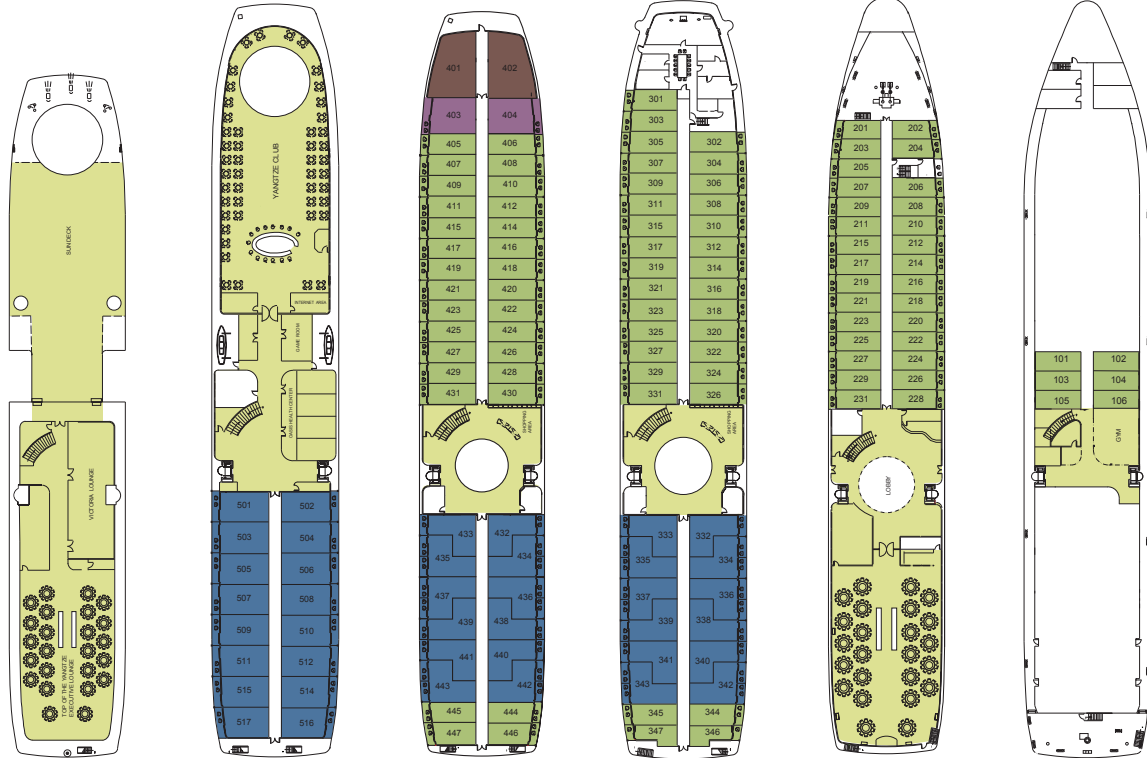

Victoria Anna

Pinnacle Deck

Observation Deck

Executive Deck

Bridge Deck

Main Deck

Lower Deck

Shangri-la Suites

58.80sq.m. 632.92sq.ft.

Deluxe Suites

34.68sq.m. 373.30sq.ft.

Executive Suites

29.70sq.m. 319.69sq.ft.

Superior Cabins

21.00sq.m. 226.04sq.ft.

All cabins with private balcony (included in above dimensions)